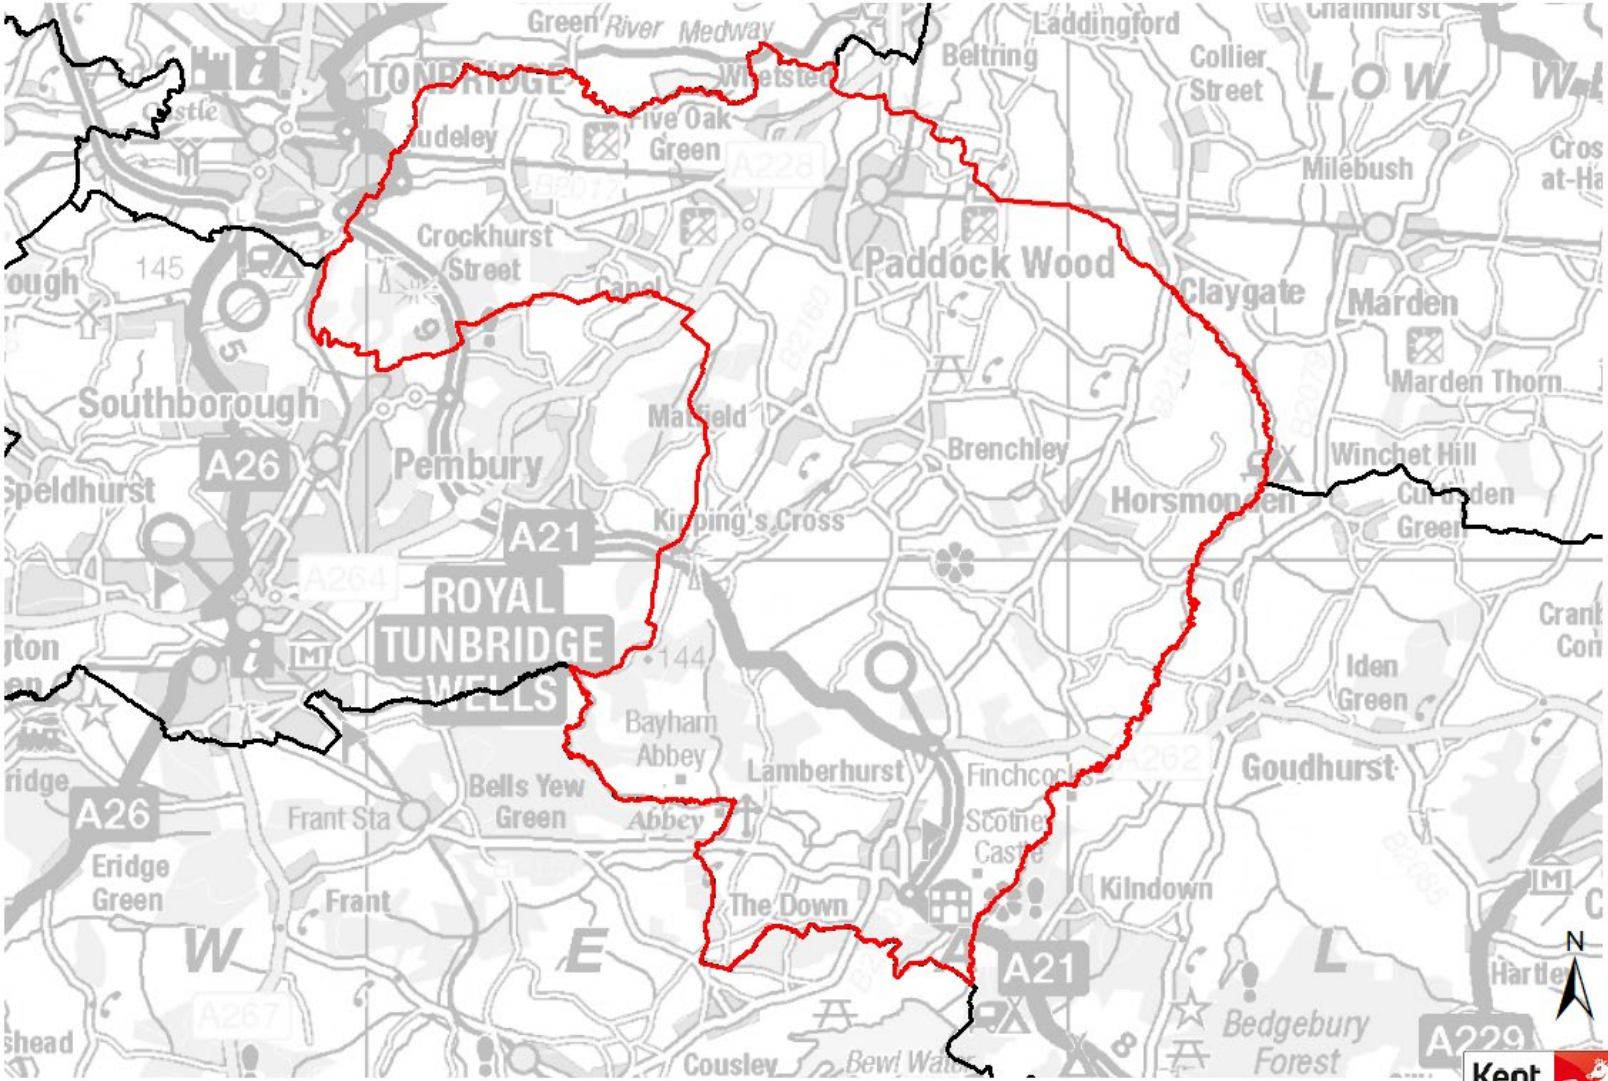

Tunbridge Wells County Electoral Divisions 2025

Cranbrook County Electoral Division 2025

Tunbridge Wells East County Electoral Division 2025

Tunbridge Wells North County Electoral Division 2025

Tunbridge Wells Rural County Electoral Division 2025

© Crown Copyright & Database Right 2025 Ordnance Survey 100019238 Presented by Kent Analytics, Kent County Council

Tunbridge Wells South County Electoral Division 2025

Tunbridge Wells West County Electoral Division 2025