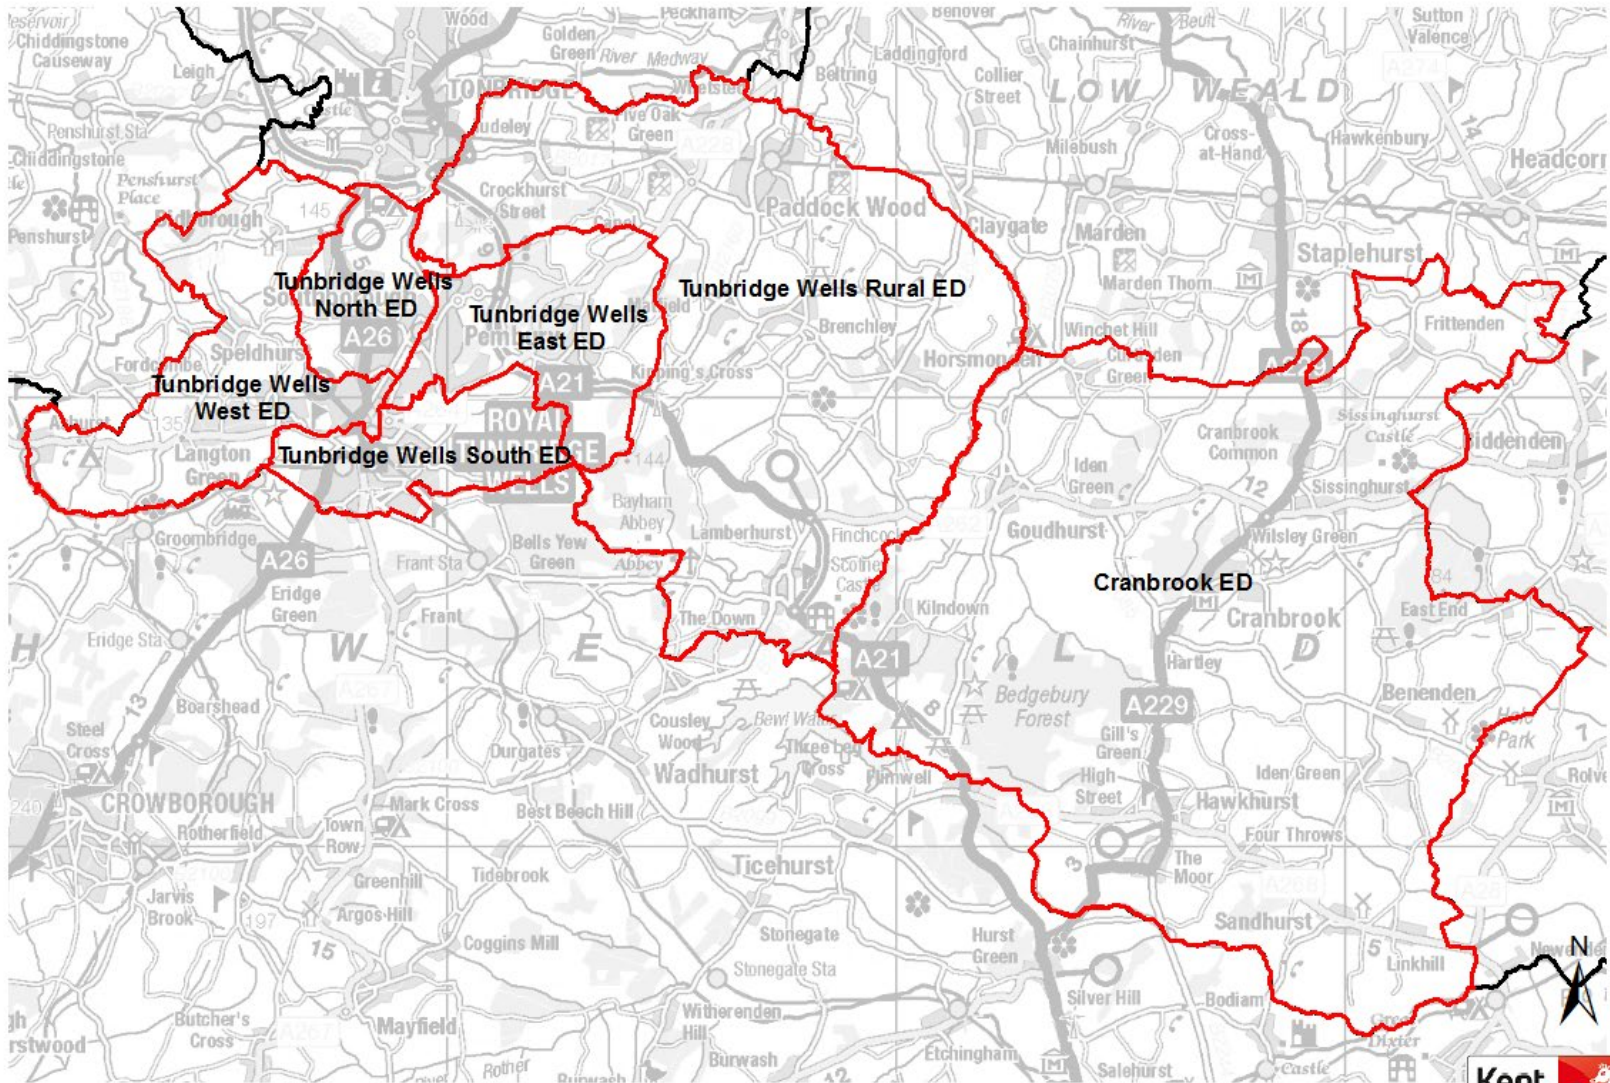

Tunbridge Wells County Electoral Divisions 2025

Cranbrook County Electoral Division 2025

Tunbridge Wells East County Electoral Division 2025

Tunbridge Wells North County Electoral Division 2025

Tunbridge Wells Rural County Electoral Division 2025

© Crown Copyright & Database Right 2025 Ordnance Survey 100019238 Presented by Kent Analytics, Kent County Council

Tunbridge Wells South County Electoral Division 2025

Tunbridge Wells West County Electoral Division 2025