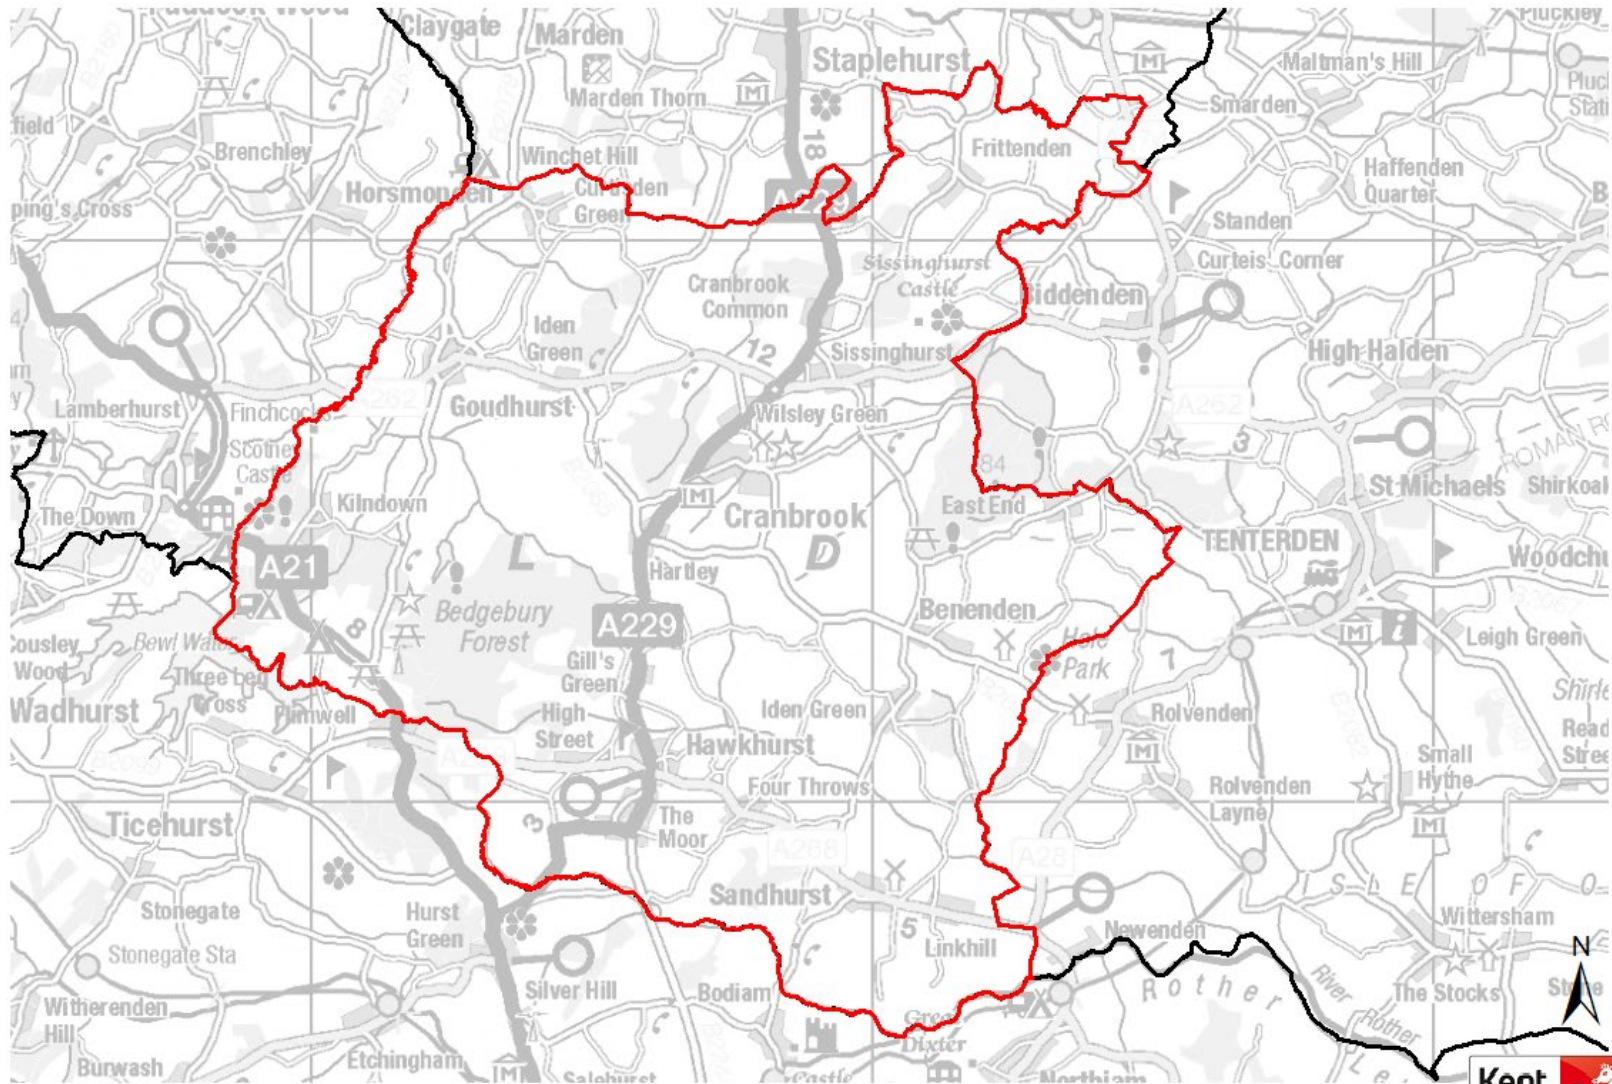

Tunbridge Wells County Electoral Divisions 2025

Cranbrook County Electoral Division 2025

Tunbridge Wells East County Electoral Division 2025

Tunbridge Wells North County Electoral Division 2025

Tunbridge Wells Rural County Electoral Division 2025

© Crown Copyright & Database Right 2025 Ordnance Survey 100019238 Presented by Kent Analytics, Kent County Council

Tunbridge Wells South County Electoral Division 2025

Tunbridge Wells West County Electoral Division 2025